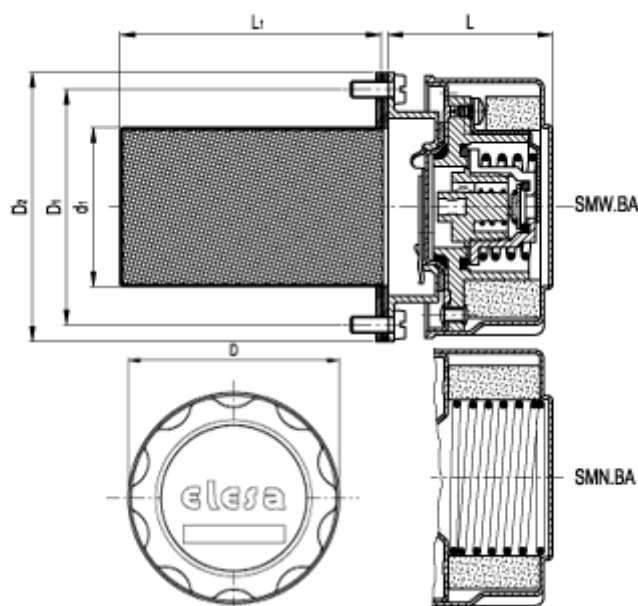

Data Sheet

Article number: 2311156836

Description: E+G Lid with safty valve
SMN.46-BA-F40

Measures

D = 47

d1 = 27

D1 = 40

D2 = 52

g = 91

L = 42

L1 = 66

Type = SMN.46-BA-F40